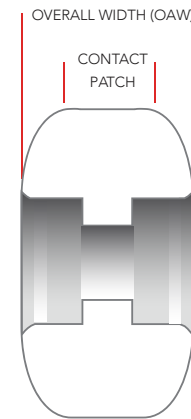

C A S P E R B R O O K E R

T E C H N O L O G Y

TESTED, DIALED, RE-TESTED, FINISHED

ROUND CUT

Time tested and proven, classic shape, tuned for destruction, performance and a controlled slide.

FUNNEL SHAPE

A wider overall width with a conical cut shape, brings more traction and more ground coverage with superior response.

ROUND CUT (SLIM) \bar{S}

Slightly slimmer version of our standard round cut wheel, a tighter width and skinnier contact patch for a lighter faster wheel.

ROUND CUT (FULL) \bar{F}

Wide body version of our tried and true Round Cut shape, offering a little more stability and distance with every push.