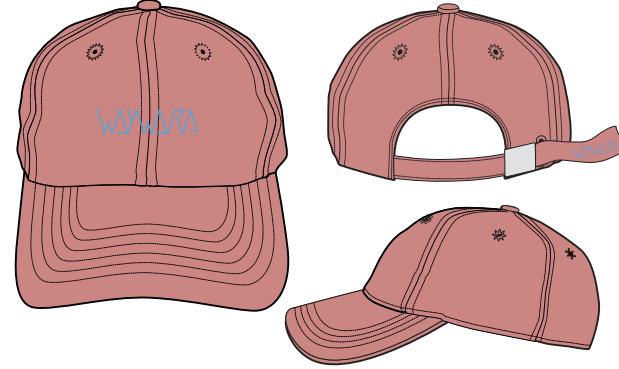

WMB1802P02

DYNASTY LONGSLEEVE TEE:

- 100% Cotton jersey
- Direct embroidery + screenprint
- colors available: *Black*

WMB1801P04

SIN ISLAND TEE:

- 100% Cotton
- Direct embroidery+ screenprint
- colors available: *White, Black, Yellow*

WMB1802P05

SIN ISLAND LONGSLEEVE TEE:

- 100% Cotton
- Direct embroidery+ screenprint
- colors available: *White, Black*

THE WAYWARD WHEEL CO

SU18-QUICKSTRIKE

WMR1801P03

MARTINI TEE:

- 100% Cotton
- Direct embroidery+ screenprint
- colors available: *White, Black*

WMB1802P04

MARTINI LONGSLEEVE TEE:

- 100% Cotton
- Direct embroidery + screenprint
- colors available: *Black*

WMB1835A01

HALIFAX DAD HAT:

- Washed cotton twill
- Direct embroidery

colors available: *Black, Nantucket red*