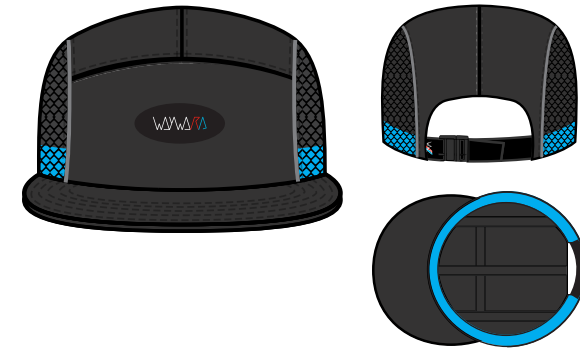

WMB1803A01

BARACUDA 5PANEL:

- Poly micro fiber w/ stretch
- 3M Piping
- Rubber patch

colors available: *Black*