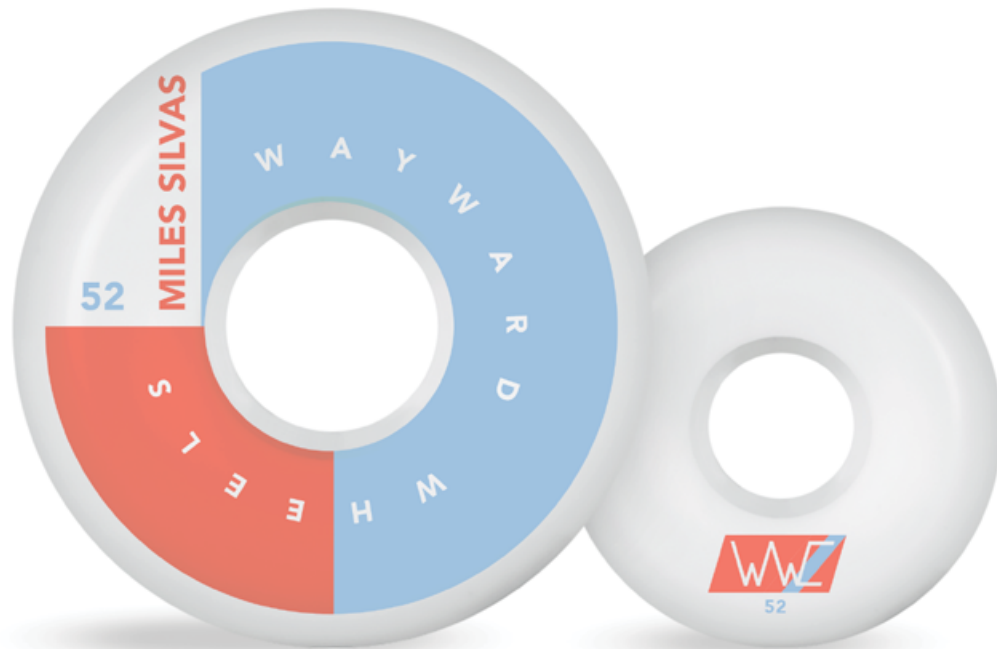

WHA1806H01-ORG