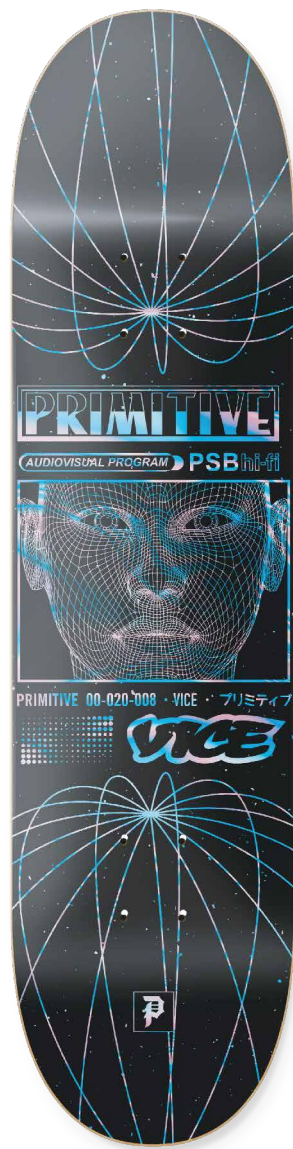

VICE

AUDIOVISUAL PROGRAM
PRIMITIVE // VICE

Primitive
SKATEBOARDING

PRIMITIVE 00-020-008

AUDIO
VISUAL
PROGRAM

VICE 25 YRS

DELIVERY 9.01.19

TOP

PRIMITIVE X VICE MAG DECK
 PS19W0103
 Size: 8.0"

FOIL

TOP

PRIMITIVE X VICE FEED DECK / PS19W0102
 Iridescent Foil
 Size: 8.25"

PRIMITIVE X VICE GRIPTAPE / PS19A0043

PRIMITIVE X VICE NUEVO HOOD / PA319241

Custom hoodie with screen printed repeat logo, Embroidered left chest and right wrist logos, custom woven label.

Sizes: S-3XL
Colors: Black

WOVEN LABEL

PRIMITIVE X VICE MAG TEE / PAPFA1974
Sizes: S-3XL
Colors: Black

VICE

AUDIOVISUAL PROGRAM

PRIMITIVE 00-020-008 • VICE

PRIMITIVE
VICE
PRIMITIVE
VICE
PRIMITIVE

OBJECT: A-21450
STATUS: SYSTEM OK
MODE: STEADY
SEARCH: STAMPER

PRIMITIVE 00-020-008 • VICE • 713574
PRIMITIVE 00-020-008

PRIMITIVE 00-020-008 • VICE
PSBh-11

VICE
AUDIOVISUAL PROGRAM

PRIMITIVE X VICE PROGRAM TEE / PAPFA1975

Sizes: S-3XL

Colors: Safety Green

AUDIO
VISUAL
PROGRAM