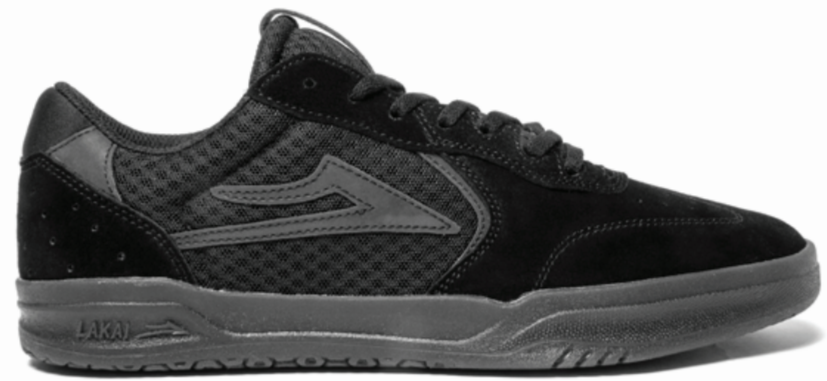

PARA-MOUNT
ADVANCED DUAL DENSITY OUTSOLE

TELFORD

Q2-2022

BLACK / TIE DYE SUEDE

NAVY / WHITE SUEDE

FEATURES:

- High-top for added support
- Suede toecap
- Suede, leather and breathable mesh upper
- Classic bold branding
- Advanced lightweight XLK™ cupsole
- Mini pod tread for improved grip
- Available in sizes 5-12, 13, 14

ATLANTIC

VINCENT ALVAREZ
PRO MODEL

Q2-2022

ATLANTIC

VINCENT ALVAREZ
PRO MODEL

Q2-2022

RED SUEDE

NAVY SUEDE

WHITE / NAVY SUEDE

BLACK / BLACK SUEDE

FEATURES:

- Vincent Alvarez pro model
- Seamless toecap
- Durable suede and breathable mesh upper
- Inset eyelet lace protection
- DELUX-LITE™ premium foam sockliner
- Advanced lightweight XLK™ cupsole
- Hex-tread provides maximum board feel
- Available in sizes 5-12, 13, 14