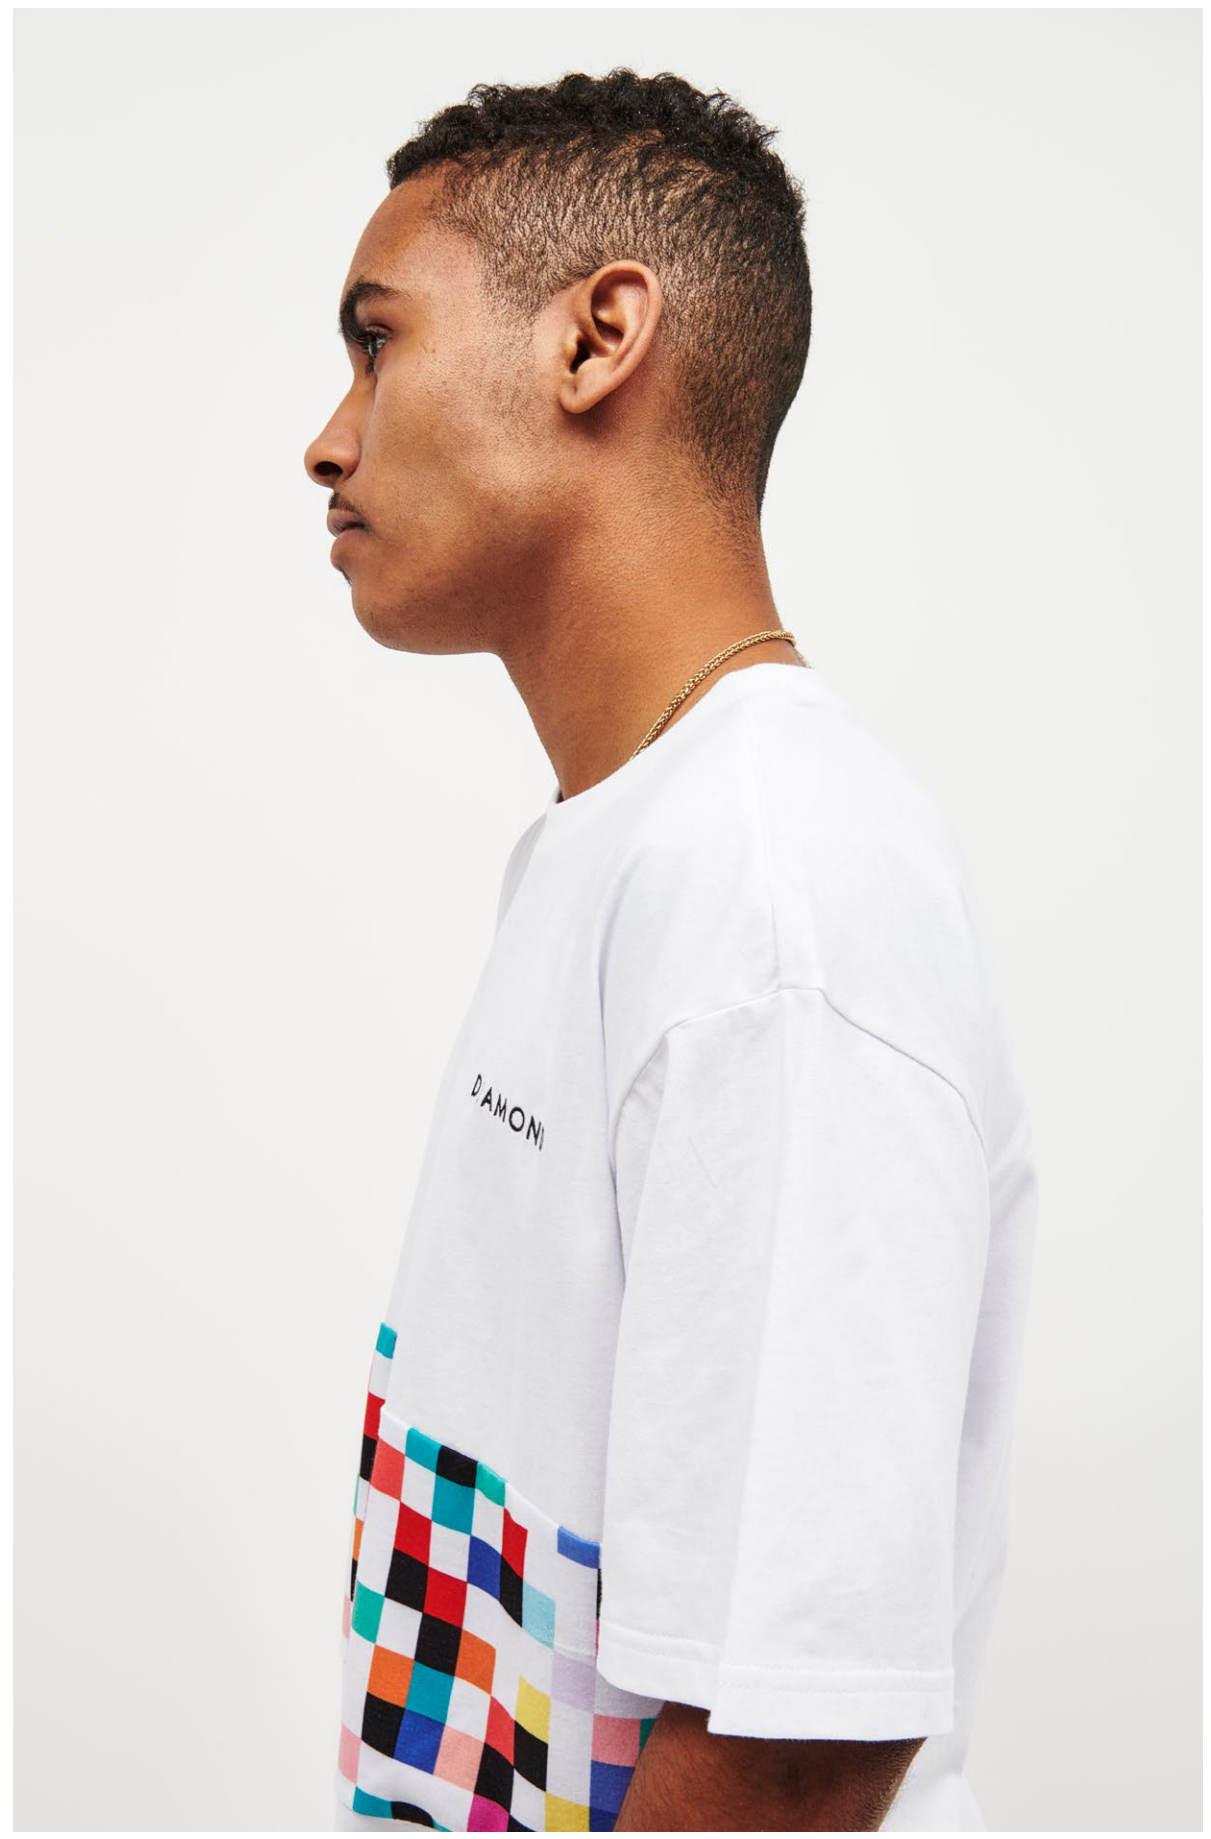

Diamond
SUPPLY CO.

SUMMER TWENTY NINETEEN

PIXEL PANEL TEE

Cotton slub paneled tee with sublimated jersey artwork and embroidery at left chest, flag label at side seam..

SKU#: B19DMTF005
COLORS: Black, White
SIZES: S-4XL
MATERIAL: 100% cotton slub 180 g/100% poly jersey 180 g

PIXEL BOARDSHORTS

Brushed poly pixel boardshort with elastic waist, interior mesh lining, flag label at rear patch pocket with button closure and rubberized Diamond patch at left leg.

SKU#: B19DMBE001
COLORS: White
SIZES: S-4XL
MATERIAL: 100% poly

OG SCRIPT STRIPED L/S TEE

Cotton jersey long sleeve with printed stripes, flag label at side seam.

SKU#: B19DMTF001
COLORS: White
SIZES: S-4XL
MATERIAL: 100% cotton jersey 180 g

BRILLIANT PATCH STRIPED TEE